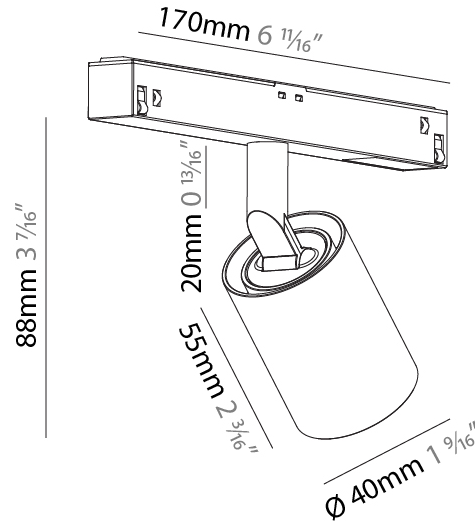

1. To build a product code in our configurator select the specify button on the base model # product page
2. To build a manual product code on this datasheet choose from the options listed below in blue font and add the suffix to the base model #

GENERAL

Series: Centriq
Subseries: Centriq for Clicktrack
Brand: Prolicht
Division: Architectural
Mounting Type: Track
Mounting Location: Ceiling
Subcategory: Spots

PHYSICAL

Shape: Cylinder
Diameter (mm): 40
Diameter (in): 1 9/16
Length (mm): 170
Length (in): 6 11/16
Height (mm): 88
Height (in): 3 7/16
Light Distribution: Adjustable / Direct
Fixture Finish: SSR / BKV / CWI / CRY / HAB / UFT / ITA / RUA / FTG / MYG / LOD / PUS / FRO / FUP / KIA / POP / BLS / SPG / MEY / GOH / GUM / CHC / COM / ABZ / JAG / OBR / MOS / ROR
Fixture Material: Aluminum

ELECTRICAL

Lamp Type: LED (Zhaga Standard)
Input Wattage (W): 6
Total Output Wattage (W): 5.4
Dimming: Non-Dimmable
Driver Included: No
Driver Location: Remote
Driver Type: Constant Voltage - Universal
Driver Class: Class 2
Input Voltage (V): 48
Constant Current (MA): 490
Upon Request: 0-10Vdc dimming / DALI dimming

LED

Number of LEDs: 1
Color Temperature (°K): 2700 / 3000 / 4000
Max. Delivered Lumen (lm): 360 / 390 / 420
CRI: >90 CRI

OPTICAL

Reflector°: 10
Adjustability: Rotational 360°; Tilt 90° (±45°)

RATINGS AND CERTIFICATIONS

Certified By: Certified for North American Standards
IP rating: IP20