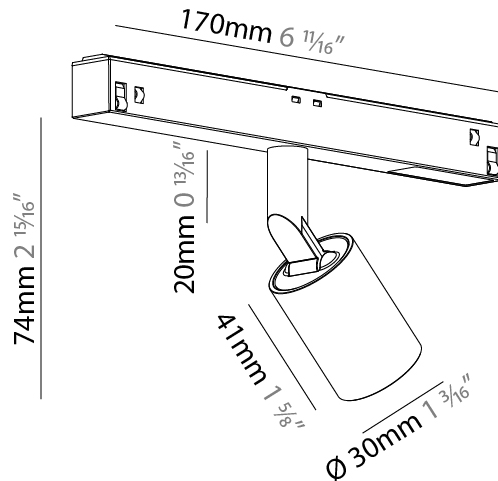

1. To build a product code in our configurator select the specify button on the base model # product page
2. To build a manual product code on this datasheet choose from the options listed below in blue font and add the suffix to the base model #

GENERAL

Series: Centriq
Subseries: Centriq for Clicktrack
Brand: Prolicht
Division: Architectural
Mounting Type: Track
Mounting Location: Ceiling
Subcategory: Spots

PHYSICAL

Shape: Cylinder
Diameter (mm): 40
Diameter (in): 1 ⁹/₁₆
Length (mm): 170
Length (in): 6 ¹³/₁₆
Height (mm): 88
Height (in): 3 ⁷/₁₆
Light Distribution: Adjustable / Direct
Fixture Finish: SSR / BKV / CWI / CRY / HAB / UFT / ITA / RUA / FTG / MYG / LOD / PUS / FRO / FUP / KIA / POP / BLS / SPG / MEY / GOH / GUM / CHC / COM / ABZ / JAG / OBR / MOS / ROR
Fixture Material: Aluminum

ELECTRICAL

Lamp Type: LED (Zhaga Standard)
Input Wattage (W): 6
Total Output Wattage (W): 5.4
Dimming: Non-Dimmable
Driver Included: No
Driver Location: Remote
Driver Type: Constant Voltage - Universal
Driver Class: Class 2
Input Voltage (V): 48
Constant Current (MA): 340
Upon Request: 0-10Vdc dimming / DALI dimming

LED

Number of LEDs: 1
Color Temperature (°K): 2700 / 3000 / 4000
Max. Delivered Lumen (lm): 494 / 519 / 526
CRI: >90 CRI

OPTICAL

Reflector°: 20 / 40 / 50
Optic°: 31 / 36
Adjustability: Rotational 360°; Tilt 90° (±45°)

RATINGS AND CERTIFICATIONS

Certified By: Certified for North American Standards
IP rating: IP20