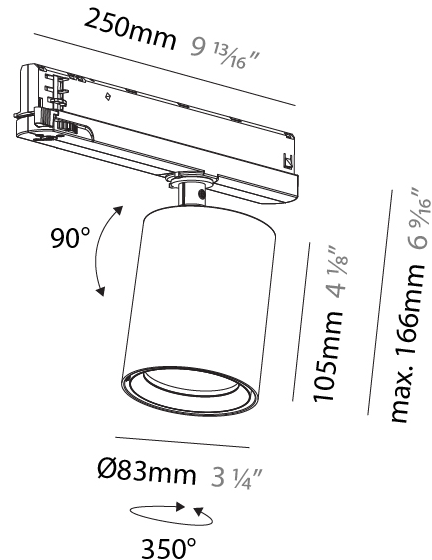

GENERAL

Series: Centriq
Subseries: Centriq In
Brand: Prolicht
Division: Architectural
Mounting Type: Track
Mounting Location: Ceiling
Subcategory: Spots

PHYSICAL

Shape: Cylinder
Diameter (mm): 83
Diameter (in): 3 1/4
Length (mm): 250
Length (in): 9 13/16
Height (mm): 166
Height (in): 6 9/16
Light Distribution: Adjustable / Direct
Weight (kg): 0.87
Fixture Finish: SSR / BKV / CWI / CRY / HAB / UFT / ITA / RUA / FTG / MYG / LOD / PUS / FRO / FUP / KIA / POP / BLS / SPG / MEY / GOH / GUM / CHC / COM / ABZ / JAG / OBR / MOS / ROR
Holder Finish: WHI / BLK
Accent Finish: SSR / BKV / CWI / CRY / HAB / LAG / UFT / ITA / RUA / RUR / MIC / FTG / MYG / TWT / LOD / PUS / FRO / FUP / KIA / POP / BLS / SPG / MEY / GOH / GUM / CHC / COM / ABZ / JAG
Fixture Material: Aluminum

ELECTRICAL

Lamp Type: LED (Zhaga Standard)
Input Wattage (W): 36.2
Total Output Wattage (W): 32.7
Dimming: Non-Dimmable / 0-10V Dimming
Driver Included: Yes
Driver Location: Integrated
Driver Type: Constant Current - 120Vac
Driver Class: Class 2
Input Voltage (V): 120

LED

Number of LEDs: 1
Color Temperature (°K): 2700 / 3000 / 3500 / 4000
Max. Delivered Lumen (lm): 2916 / 3037 / 3166 / 3320
Nominal Lumen (lm): 3471 / 3615 / 3769 / 3952
CRI: >90 CRI
Lamp Life (hrs): 50000

OPTICAL

Reflector°: 20 / 32 / 54
Adjustability: Rotational 350°; Tilt 90°

RATINGS AND CERTIFICATIONS

Certified By: CSA Certified to UL and CSA Standards
IP rating: IP20