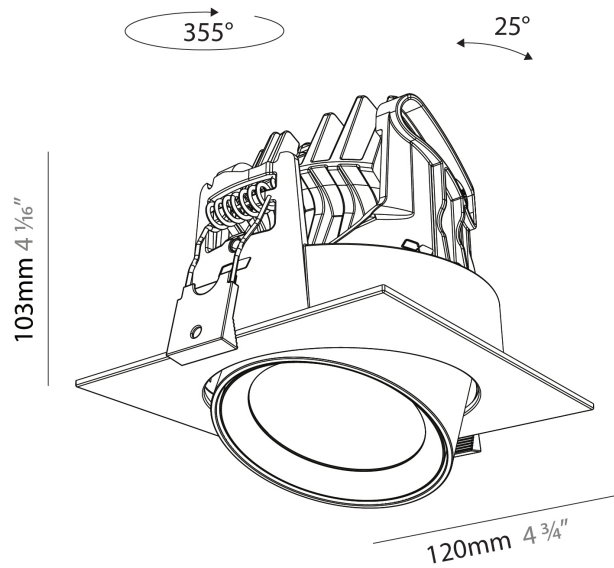

PHYSICAL

Shape: Cylinder
Diameter (mm): 120
Diameter (in): 4 3/4
Length (mm): 120
Length (in): 4 3/4
Height (mm): 105
Height (in): 4 1/8
Min. Recessing Depth (mm): 120
Min. Recessing Depth (in): 4 3/4
Light Distribution: Adjustable / Direct
Weight (kg): 0.665
Diffuser: Lens Pack - No Lens / Opal / Linear Spread Lens / Honeycomb / Spread Lens
Fixture Finish: SSR / BKV / CWI / CRY / HAB / UFT / ITA / RUA / FTG / MYG / LOD / PUS / FRO / FUP / KIA / POP / BLS / SPG / MEY / GOH / GUM / CHC / COM / ABZ / JAG / OBR / MOS / ROR
Fixture Material: Aluminum
Cut-out Measurements: Dia. 112mm / 4 7/16"

ELECTRICAL

Lamp Type: LED (Zhaga Standard)
Input Wattage (W): 27.3
Total Output Wattage (W): 24.5
Dimming: Tri-Mode (Non-Dimming and Phase Dimming (120Vac only) and 0-10V Dimming)
Driver Included: Yes
Driver Location: Recessed Housing
Driver Type: Constant Current - Universal
Driver Class: Class 2
Input Voltage (V): 120 - 277
Constant Current (MA): 700

LED

Color Temperature (°K): 2700 / 3000 / 3500 / 4000
Max. Delivered Lumen (lm): 2434 / 2534 / 2643 / 2768
Nominal Lumen (lm): 2788 / 2903 / 3027 / 3170
CRI: >90 CRI
Lamp Life (hrs): 50000

OPTICAL

Reflector: 20 / 32 / 54
Adjustability: Rotational 350° / Tilt 25°

RATINGS AND CERTIFICATIONS

Certified By: CSA Certified to UL and CSA Standards
IP rating: IP20