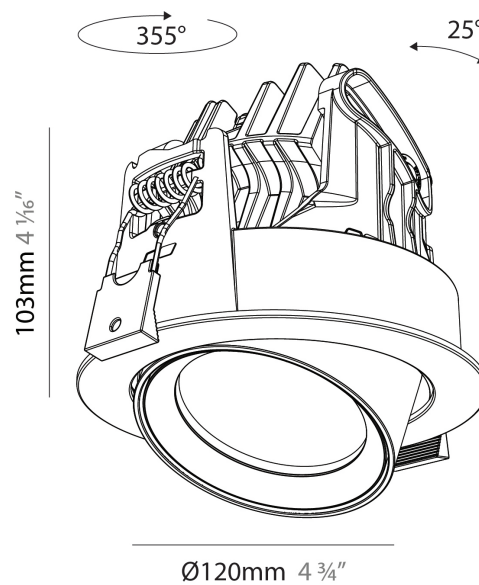

GENERAL

Series: Centriq
Subseries: Centriq Round Adjustable
Brand: Prolicht
Division: Architectural
Mounting Type: Recessed
Mounting Location: Ceiling
Subcategory: Spots

PHYSICAL

Shape: Cylinder
Diameter (mm): 120
Diameter (in): 4 3/4
Height (mm): 105
Height (in): 4 1/8
Min. Recessing Depth (mm): 120
Min. Recessing Depth (in): 4 3/4
Light Distribution: Adjustable / Direct
Weight (kg): 0.649
Diffuser: Lens Pack - No Lens / Opal / Linear Spread Lens / Honeycomb / Spread Lens
Fixture Finish: SSR / BKV / CWI / CRY / HAB / UFT / ITA / RUA / FTG / MYG / LOD / PUS / FRO / FUP / KIA / POP / BLS / SPG / MEY / GOH / GUM / CHC / COM / ABZ / JAG / OBR / MOS / ROR
Fixture Material: Aluminum
Cut-out Measurements: Dia. 112mm / 4 7/16"

ELECTRICAL

Lamp Type: LED (Zhaga Standard)
Input Wattage (W): 20.5
Total Output Wattage (W): 18.1
Dimming: Tri-Mode (Non-Dimming and Phase Dimming (120Vac only) and 0-10V Dimming)
Driver Included: Yes
Driver Location: Recessed Housing
Driver Type: Constant Current - Universal
Driver Class: Class 2
Input Voltage (V): 120 - 277
Constant Current (MA): 500

LED

Color Temperature (*K): 2700 / 3000 / 3500 / 4000
Max. Delivered Lumen (lm): 1432 / 1542 / 1432 / 1636
Nominal Lumen (lm): 1668 / 1797 / 1868 / 1907
CRI: >90 CRI
Lamp Life (hrs): 50000

OPTICAL

Reflector°: 10
Adjustability: Rotational 350°; Tilt 90°

RATINGS AND CERTIFICATIONS

Certified By: Certified for North American Standards
IP rating: IP20