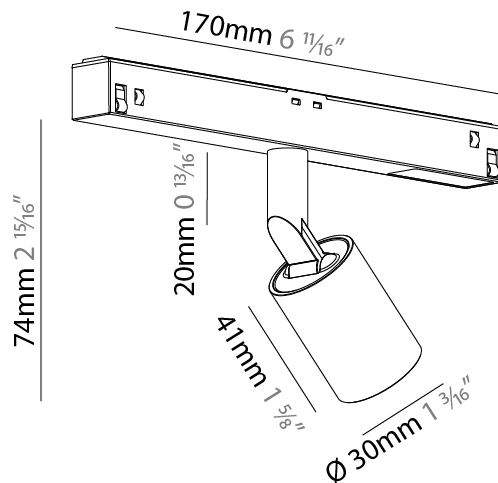

1. To build a product code in our configurator select the specify button on the base model # product page
2. To build a manual product code on this datasheet choose from the options listed below in blue font and add the suffix to the base model #

GENERAL

Series: Centriq
Subseries: Centriq for Clicktrack
Brand: Prolicht
Division: Architectural
Mounting Type: Track
Mounting Location: Ceiling
Subcategory: Spots

PHYSICAL

Shape: Cylinder
Diameter (mm): 30
Diameter (in): 1 3/16
Length (mm): 170
Length (in): 6 11/16
Height (mm): 74
Height (in): 2 15/16
Light Distribution: Adjustable / Direct
Fixture Finish: SSR / BKV / CWI / CRY / HAB / UFT / ITA / RUA / FTG / MYG / LOD / PUS / FRO / FUP / KIA / POP / BLS / SPG / MEY / GOH / GUM / CHC / COM / ABZ / JAG / OBR / MOS / ROR
Fixture Material: Aluminum

ELECTRICAL

Lamp Type: LED (Zhaga Standard)
Input Wattage (W): 4
Total Output Wattage (W): 3.6
Dimming: Non-Dimmable
Driver Included: No
Driver Location: Remote
Driver Type: Constant Voltage - Universal
Driver Class: Class 2
Input Voltage (V): 48
Constant Current (mA): 340
Upon Request: 0-10Vdc dimming / DALI dimming

LED

Number of LEDs: 1
Color Temperature (°K): 2700 / 3000 / 4000
Max. Delivered Lumen (lm): 260 / 270 / 290
CRI: >90 CRI

OPTICAL

Optic°: 24 / 32
Adjustability: Rotational 360°; Tilt 90° (±45°)

RATINGS AND CERTIFICATIONS

Certified By: Certified for North American Standards
IP rating: IP20