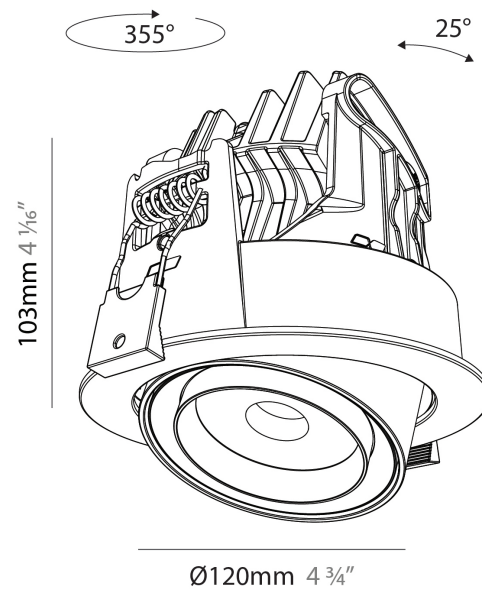

GENERAL

Series: Centriq
Subseries: Centriq Round Flex Adjustable
Brand: Prolicht
Division: Architectural
Mounting Type: Recessed
Mounting Location: Ceiling
Subcategory: Spots

PHYSICAL

Shape: Cylinder
Diameter (mm): 120
Diameter (in): 4 ¾
Height (mm): 105
Height (in): 4 ¼
Min. Recessing Depth (mm): 120
Min. Recessing Depth (in): 4 ¾
Light Distribution: Adjustable / Direct
Weight (kg): 0.666
Fixture Finish: SSR / BKV / CWI / CRY / HAB / UFT / ITA / RUA / FTG / MYG / LOD / PUS / FRO / FUP / KIA / POP / BLS / SPG / MEY / GOH / GUM / CHC / COM / ABZ / JAG / OBR / MOS / ROR
Fixture Material: Aluminum
Cut-out Measurements: Dia. 112mm / 4 7/16"

ELECTRICAL

Lamp Type: LED (Zhaga Standard)
Input Wattage (W): 20.5
Total Output Wattage (W): 18.1
Dimming: Tri-Mode (Non-Dimming and Phase Dimming (120Vac only) and 0-10V Dimming)
Driver Included: Yes
Driver Location: Recessed Housing
Driver Type: Constant Current - Universal
Driver Class: Class 2
Housing: ENCP 3
Input Voltage (V): 120 - 277
Constant Current (MA): 500

LED

Color Temperature (°K): 2700 / 3000 / 3500 / 4000
Max. Delivered Lumen (lm): 1201 / 1294 / 1346 / 1373
Nominal Lumen (lm): 1668 / 1797 / 1869 / 1907
CRI: >90 CRI
Lamp Life (hrs): 50000

OPTICAL

Beam Angle: 18 - 46
Adjustability: Rotational 350° / Tilt 25°

RATINGS AND CERTIFICATIONS

Certified By: CSA Certified to UL and CSA Standards
IP rating: IP20